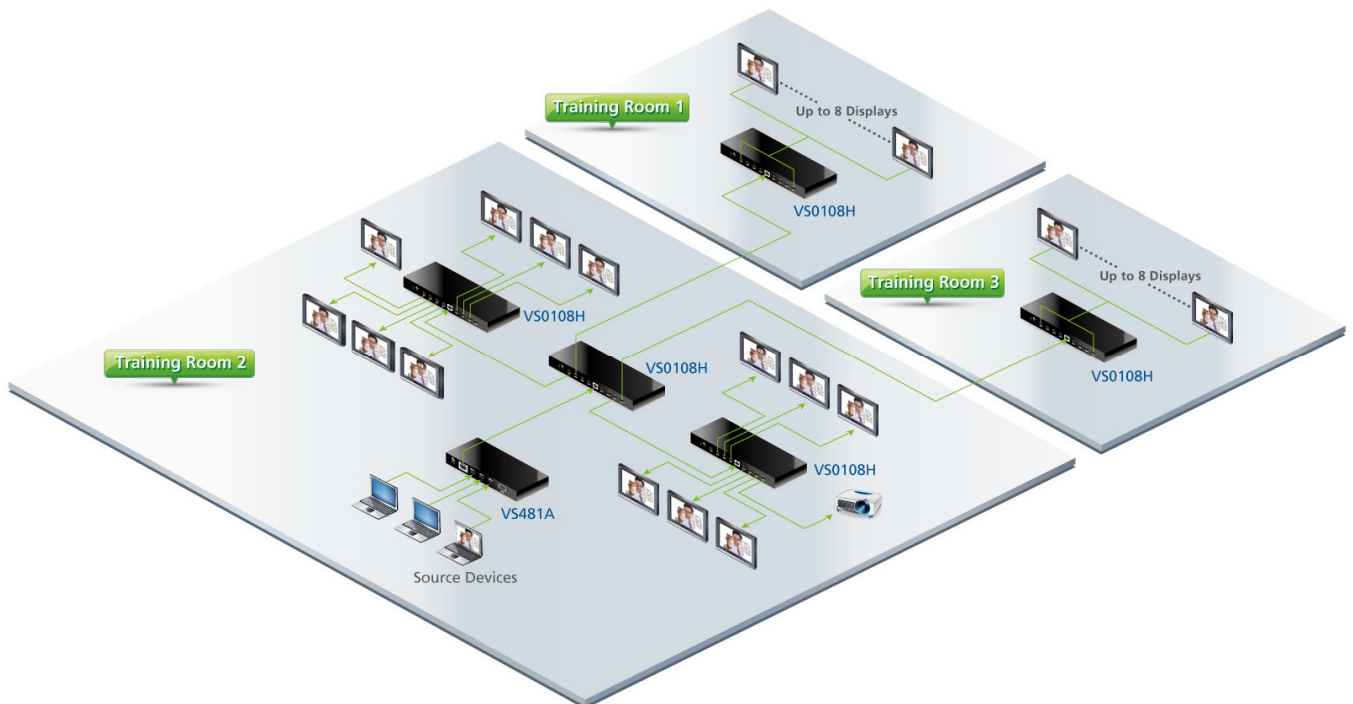

- Connects multiple source devices and multiple displays
- Supports HDMI interface and high video quality
- Splits the chosen input source to multiple displays

Solution

VS481A
4-Port HDMI Switch

VS0108H
8-Port HDMI Splitter

Benefits

- **Easy switching** – With ATEN VS481A, users can easily select the signal from multiple video sources via front panel pushbuttons and IR remote control to increase operation efficiency in training courses
- **Multiple outputs and long distance transmission** - The VS0108H HDMI Splitter is able to deliver a single high-quality video source to eight HDMI displays across a long distance at the same time without distortion
- **Exceptional video quality** – All of the ATEN HDMI products support up to Full HD 1920 x 1200 resolution for crystal-clear video replay

Features

VS481A
4-Port HDMI Switch

- Allows up to four HDMI A/V source to be connected to one HDMI display
- Toggle between A/V sources using remote control or front panel pushbuttons
- Superior video quality - HDTV resolutions of 480p, 720p, 1080i, 1080p; VGA, SVGA, SXGA, UXGA (1600x1200) and WUXGA(1920x1200)
- HDMI (3D, Deep Color)
- Supports Dolby True HD and DTS HD Master Audio
- Up to 60 Hz refresh rate
- Long distance transmission - up to 20m (24 AWG)
- Built-in bi-directional RS-232 serial remote port for high-end system control
- Power On Detection – if one of the HDMI source devices is powered off, the VS481A will automatically switch to the next powered on device
- Plug-and-play - no software installation required
- DDC compatible; HDCP 1.1 compliant
- Signaling rates up to 2.25 Gbits in support of 1080p display