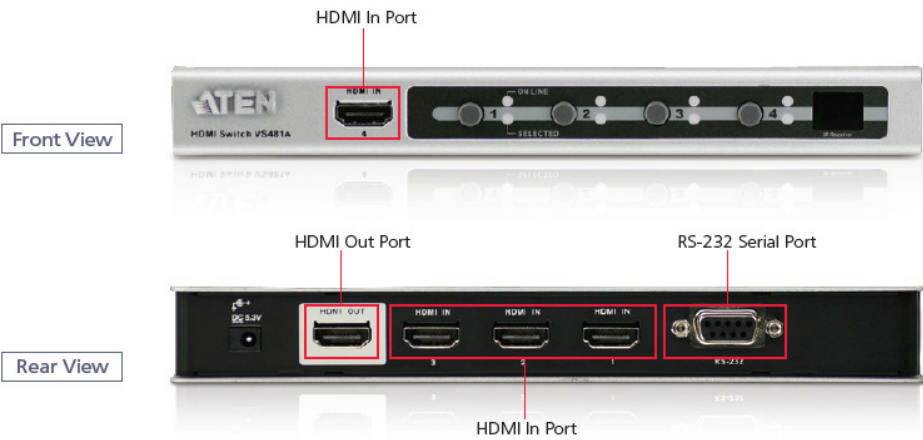

- Connects multiple source devices and multiple displays
- Supports HDMI interface and high video quality
- Splits the chosen input source to multiple displays

Solution

VS481A
4-Port HDMI Switch

VS0108H
8-Port HDMI Splitter

Benefits

- **Easy switching** – With ATEN VS481A, users can easily select the signal from multiple video sources via front panel pushbuttons and IR remote control to increase operation efficiency in training courses
- **Multiple outputs and long distance transmission** - The VS0108H HDMI Splitter is able to deliver a single high-quality video source to eight HDMI displays across a long distance at the same time without distortion
- **Exceptional video quality** – All of the ATEN HDMI products support up to Full HD 1920 x 1200 resolution for crystal-clear video replay

Features

VS481A
4-Port HDMI Switch

- Allows up to four HDMI A/V source to be connected to one HDMI display
- Toggle between A/V sources using remote control or front panel pushbuttons
- Superior video quality - HDTV resolutions of 480p, 720p, 1080i, 1080p; VGA, SVGA, SXGA, UXGA (1600x1200) and WUXGA(1920x1200)
- HDMI (3D, Deep Color)
- Supports Dolby True HD and DTS HD Master Audio
- Up to 60 Hz refresh rate
- Long distance transmission - up to 20m (24 AWG)
- Built-in bi-directional RS-232 serial remote port for high-end system control
- Power On Detection – if one of the HDMI source devices is powered off, the VS481A will automatically switch to the next powered on device
- Plug-and-play - no software installation required
- DDC compatible; HDCP 1.1 compliant
- Signaling rates up to 2.25 Gbits in support of 1080p display